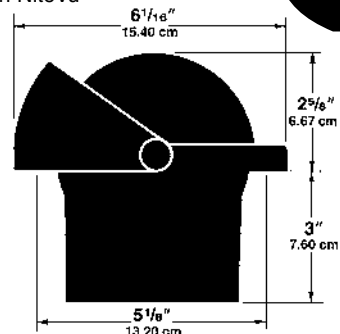

SS-2000

Flush Mount Features:

- 4-1/2" High Visibility Blue Dials.
- Extra Large Numerals.
- Matched Steel Pivot & Sapphire Jewel.
- DirectiveForce Magnets.
- Built-In Compensators.
- Low-Viscosity Damping Fluid.
- Built-In Military Type Green NiteVu Lighting.
- 5 Year Ritchie Warranty.
- Mounting Hole 5-1/8".

ORDER NO.	PRICE
RIT SS2000	$499.10

Helmsman Series

Features:

- 3-3/4" PowerDamp or CombiDamp Dials.
- Steel Pivot & Sapphire Jewel.
- 45° Lubber Lines.
- Full Internal Gimbals.
- 12 Volt Green NiteVu Lighting.
- Built-in Compensators.
- 5 Year Ritchie Warranty.
- Flush Mount Model Includes Adapter Rings.

ORDER NO.	DESCRIPTION	PRICE
RIT HF743	Direct Reading Card (shown)	$249.05
RIT HF742	Flat Card	$249.05