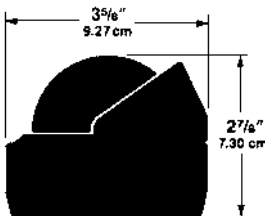

Surface Mount