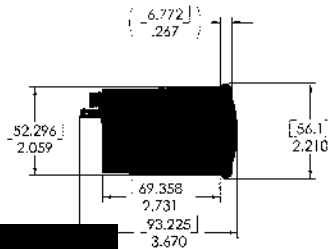

**Sport Compass**

- 2" Direct Reading Dial
- Easily Installed, Fits Standard 2-1/16" Instrument Hole
- View Adjusts up to 30 degrees
- Scientifically Matched Sapphire Jewel & Hardened Steel Pivot Dial Movement
- Exclusive Built-in Green NiteVu Lighting
- High Temperature Composite Construction for Extended Operating Range
- DirectiveForce Magnets
- Exclusive 5-Year Ritchie Warranty