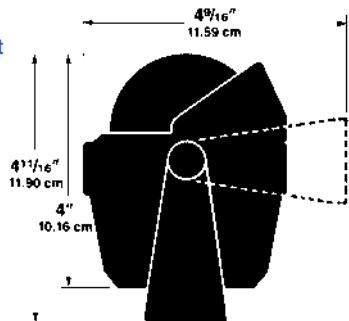

Angler

ORDER NO.	COLOR	PRICE
RIT RA91	Gray	$92.45