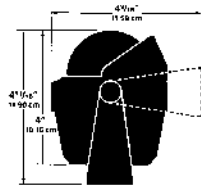

Explorer™

Features:

- 2-3/4" Direct-Reading Dial
- Built-In Night Illumination
- Built-In Compensators
- Scientifically Matched Sapphire Jewel & Hardened Steel Pivot Dial Movement
- Powerful DirectiveForce® Magnets for Fast Heading Lock-on
- Adjustable and Removable with Bracket and Thumbscrews
- Choice of Colors: Traditional Black or White
- High Temperature Composite Construction for Extended Operating Range
- 100% Repairable
- Exclusive 5-Year Ritchie Warranty

ORDER NO.	COLOR	PRICE
RIT B51CLM	Black	$92.45
RIT B51WCLM	White	$92.45

Explorer™

Mounting hole 3-3/4"

Additional Features:

- Movable Sun Shield.
- Choice of Traditional Black or Designer White Colors.

ORDER NO.	COLOR	PRICE
RIT F50	Black	$94.95
RIT F50W	White	$94.95

Explorer™

Additional Features:

- Compact Low-Profile Designs.
- Quick Push-Button Removal of Compass. Module for Storage and Security.
- Movable Sun Shield.

ORDER NO.	COLOR	PRICE
RIT S53CLM	Black	$92.45
RIT S53WCLM	White	$92.45

Explorer™

Additional Features:

- Compact Design.
- Quick Push-Button Removal of Compass Binnacle for Storage and Security.
- Movable Sun Shield.

ORDER NO.	COLOR	PRICE
RIT D55	Black	$94.95

Explorer™

Additional Features:

- Easily Installed, Fits Standard 3" Instrument Hole.
- Bezel Styles to Match Popular Gauge Packages.
- Adjustable 45° to Match Dash Angles.

ORDER NO.	COLOR	PRICE
RIT V572	Black	$99.95