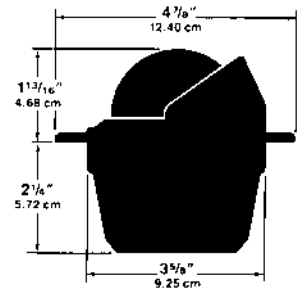

ORDER NO.	COLOR	PRICE
RIT B51CLM	Black	\$92.45
RIT B51WCLM	White	\$92.45

Explorer™

Mounting hole 3-3/4"

Additional Features:

- Movable Sun Shield.
- Choice of Traditional Black or Designer White Colors.

ORDER NO.	COLOR	PRICE
RIT F50	Black	\$94.95
RIT F50W	White	\$94.95