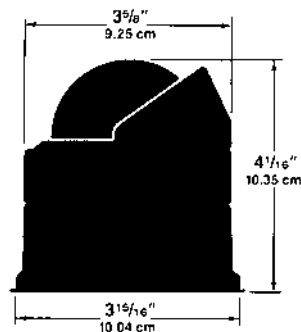

Explorer™

Additional Features:

- Compact Design.
- Quick Push-Button Removal of Compass Binnacle for Storage and Security.
- Movable Sun Shield.

ORDER NO.	COLOR	PRICE
RIT D55	Black	$94.95