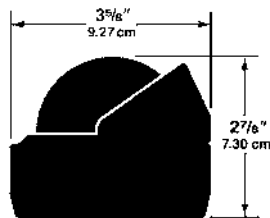

ORDER NO.	COLOR	PRICE
RIT S53CLM	Black	$92.45
RIT S53WCLM	White	$92.45