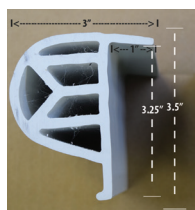

Dock Fender

Extra Heavy Duty, 90° "P" shape the DF90 is the answer for floating and flush faced docks. Can be mitered for corners. 8 ft lengths. Color: White

ORDER NO.	SPECIAL
MON DF90W8	$66.49

NEW!

Piling Bumper

- PVC construction
- Molded-in UV Inhibitors & Fungicides
- Mounts easily on curved OR flat surfaces
- Available in 6 Ft. Lengths